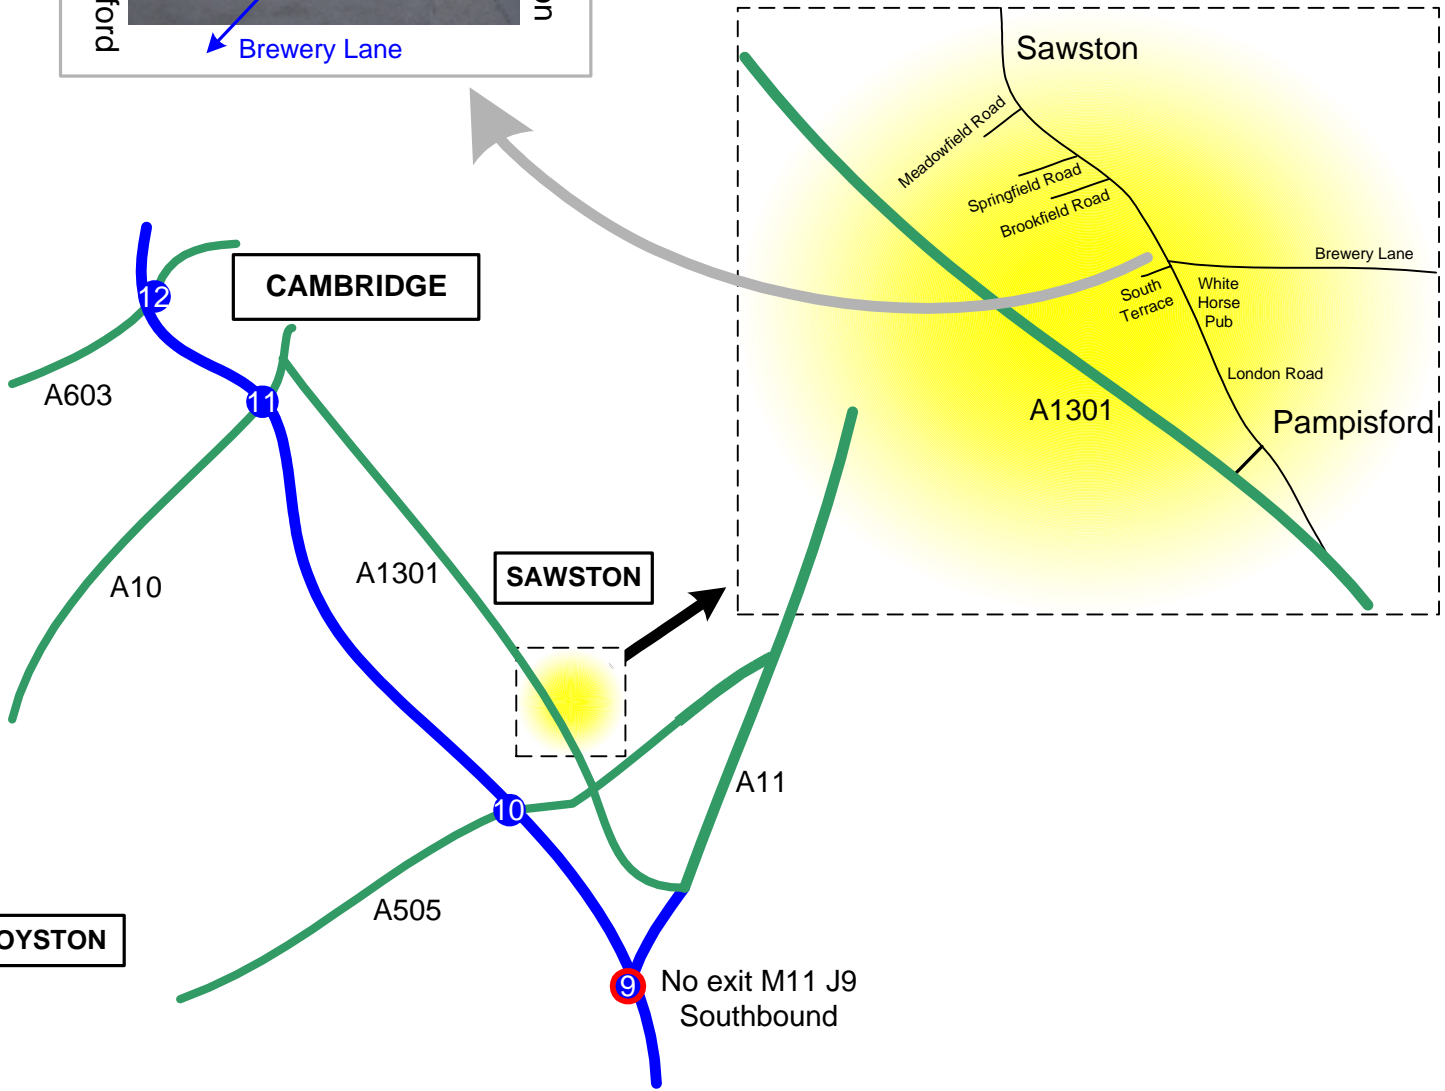

DIRECTIONS TO BRONKHORST (UK) LIMITED

Pampisford

Sawston

Car Park

Brewery Lane

CAMBRIDGE

SAWSTON

ROYSTON

No exit M11 J9 Southbound