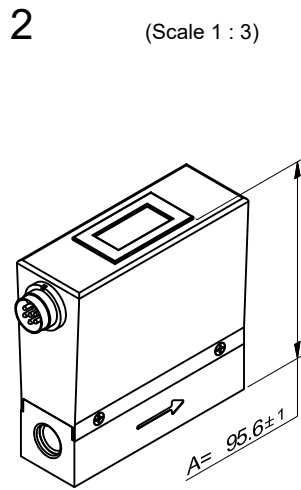

Analog case assy

Analog case assy with display

Analog case assy with V/F converter

Analog case assy including potentiometer

Dimensions subject to change without notice.

Tolerances ±0.2 unless otherwise mentioned

Title: Dimensional drawing MASS-STREAM™ D-511x / D-621x / D-623x		Drawer : P.T.B. Date: 12-11-1998	Revision Description: Rebranded and renamed.		
 WWW.BRONKHORST.COM	Projection:  Third Angle	Checked : J.E. Date: 08-09-2016	Rev. by: R.Ge.	Scale: 1:1.5	A4
	Dimensions: Metric (mm)	Drawing no.: 7.05.412	Rev.: H	Page: 1-1	