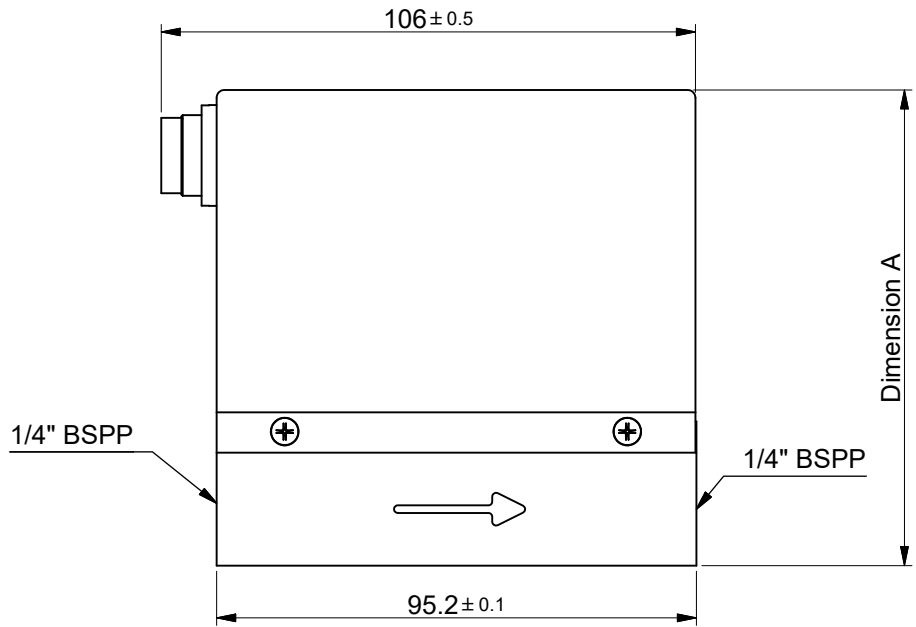

Analog case assy

Analog case assy with display

Analog case assy with V/F converter

Analog case assy including potentiometer

Dimensions subject to change without notice.

Tolerances ±0.2 unless otherwise mentioned

Title: Dimensional drawing MASS-STREAM™ D-511x / D-621x / D-623x		Drawer : P.T.B. Date: 12-11-1998	Revision Description: Rebranded and renamed.		
 WWW.BRONKHORST.COM	Projection:  Third Angle	Checked : J.E. Date: 08-09-2016	Rev. by: R.Ge.	Scale: 1:1.5	A4
	Dimensions: Metric (mm)	Drawing no.: 7.05.412	Rev.: H	Page: 1-1	