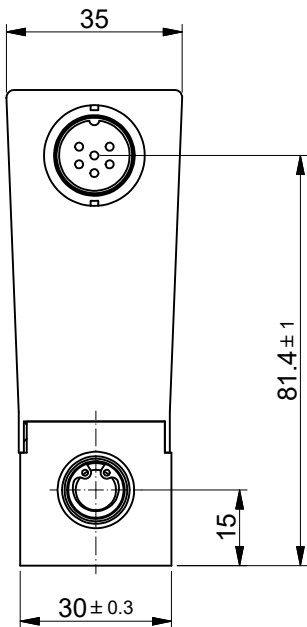

Analog case assy

Analog case assy with display

Analog case assy with V/F converter

Analog case assy including potentiometer

Dimensions subject to change without notice.

Tolerances ±0.2 unless otherwise mentioned

Title: Dimensional drawing MASS-STREAM™ D-511x / D-621x / D-623x		Drawer : P.T.B. Date: 12-11-1998	Revision Description: Rebranded and renamed.		
 WWW.BRONKHORST.COM	Projection:  Third Angle	Checked : J.E. Date: 08-09-2016	Rev. by: R.Ge.	Scale: 1:1.5	A4
	Dimensions: Metric (mm)	Drawing no.: 7.05.412	Rev.: H	Page: 1-1	