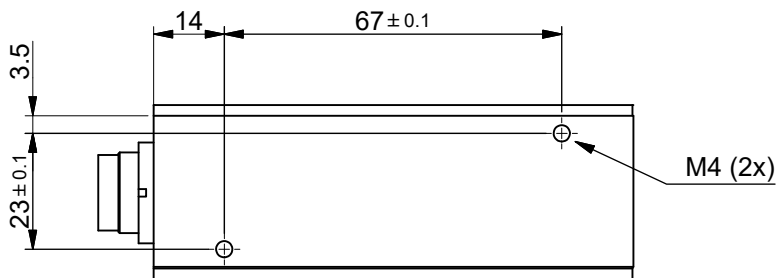

Analog case assy

Analog case assy with display

Analog case assy with V/F converter

Analog case assy including potentiometer

Dimensions subject to change without notice.

Tolerances ±0.2 unless otherwise mentioned

Title: Dimensional drawing MASS-STREAM™ D-511x / D-621x / D-623x		Drawer : P.T.B. Date: 12-11-1998	Revision Description: Rebranded and renamed.		
 WWW.BRONKHORST.COM	Projection:  Third Angle	Checked : J.E. Date: 08-09-2016	Rev. by: R.Ge.	Scale: 1:1.5	A4
	Dimensions: Metric (mm)	Drawing no.: 7.05.412	Rev.: H	Page: 1-1	