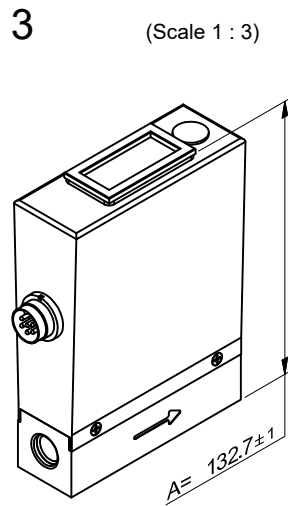

Analog case assy

Analog case assy with display

Analog case assy with V/F converter

Analog case assy including potentiometer

Dimensions subject to change without notice.

Tolerances ±0.2 unless otherwise mentioned

Title: Dimensional drawing MASS-STREAM™ D-511x / D-621x / D-623x		Drawer : P.T.B. Date: 12-11-1998	Revision Description: Rebranded and renamed.		
 WWW.BRONKHORST.COM	Projection:  Third Angle	Checked : J.E. Date: 08-09-2016	Rev. by: R.Ge.	Scale: 1:1.5	A4
	Dimensions: Metric (mm)	Drawing no.: 7.05.412	Rev.: H	Page: 1-1	