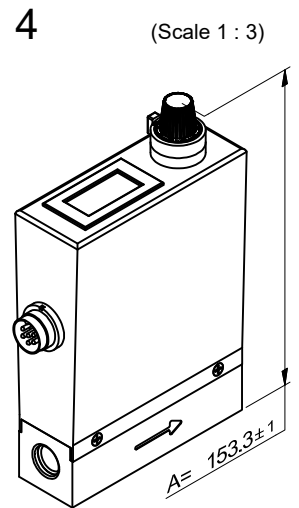

Analog case assy

Analog case assy with display

Analog case assy with V/F converter

Analog case assy including potentiometer

Dimensions subject to change without notice.

Tolerances ±0.2 unless otherwise mentioned

Title: Dimensional drawing MASS-STREAM™ D-511x / D-621x / D-623x		Drawer : P.T.B. Date: 12-11-1998	Revision Description: Rebranded and renamed.		
 WWW.BRONKHORST.COM	Projection:  Third Angle	Checked : J.E. Date: 08-09-2016	Rev. by: R.Ge.	Scale: 1:1.5	A4
	Dimensions: Metric (mm)	Drawing no.: 7.05.412	Rev.: H	Page: 1-1	