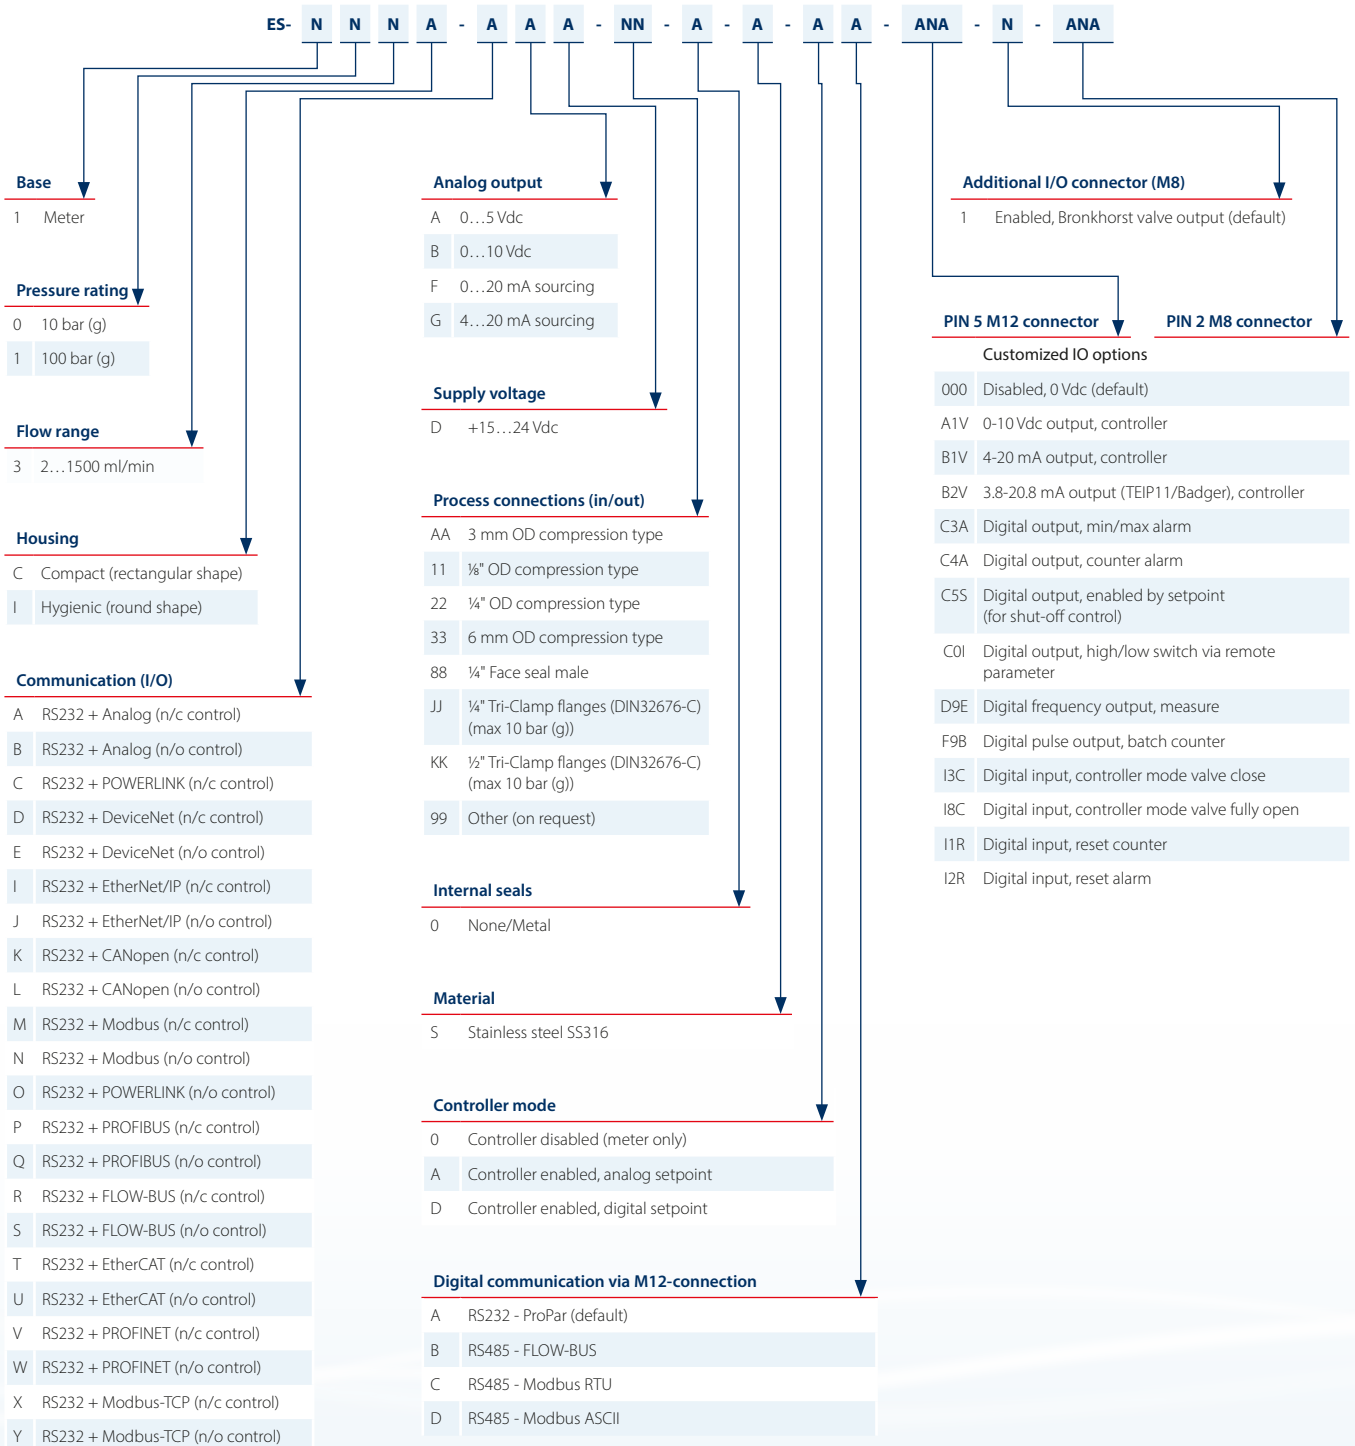

Model key ES-FLOW™

Low-Flow Ultrasonic Flow Meters / Controllers for Liquids

Bronkhorst®

www.bronkhorst.com